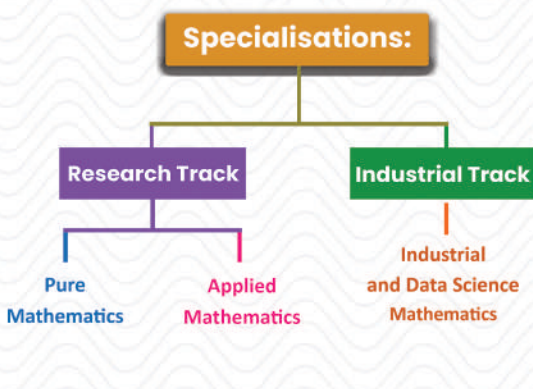

# MSc Mathematics

**SRM**  
UNIVERSITY AP  
Andhra Pradesh

MSc in Mathematics at SRM University-AP opens doors to exciting opportunities in academia, research and industry. We offer a rigorous and challenging programme that is designed to provide students with a solid foundation in both Pure and Applied Mathematics and learn various skills of mathematical programming like Python, MATLAB, Mathematica and Latex. You will have the opportunity to study a wide range of topics like Algebra, Analysis, Topology,

Differential equations, Mathematical modelling, Financial Mathematics and Industrial Mathematics along with the flexibility to choose a variety of electives and specialisations that align with your interests and career goals.

## Curriculum Highlights:

- ▶ Compliant with the National Education Policy 2020 (NEP 2020).
- ▶ Covers the NBHM/CSIR/GATE syllabus.
- ▶ Provides training in computational ability.
- ▶ Develops mathematics education skills for quality teaching.
- ▶ Features state-of-the-art course content fused with research.

## Scope and Opportunities

- ▶ Connectivity to eminent research groups across the country and world.
- ▶ Readiness to interdisciplinary research opportunities and Data Science careers that demand mathematical vigour and rigour.
- ▶ Exposure to state-of-the-art pure research domains
- ▶ Full fee concession over entire course for bachelor grades above 85% and many more.