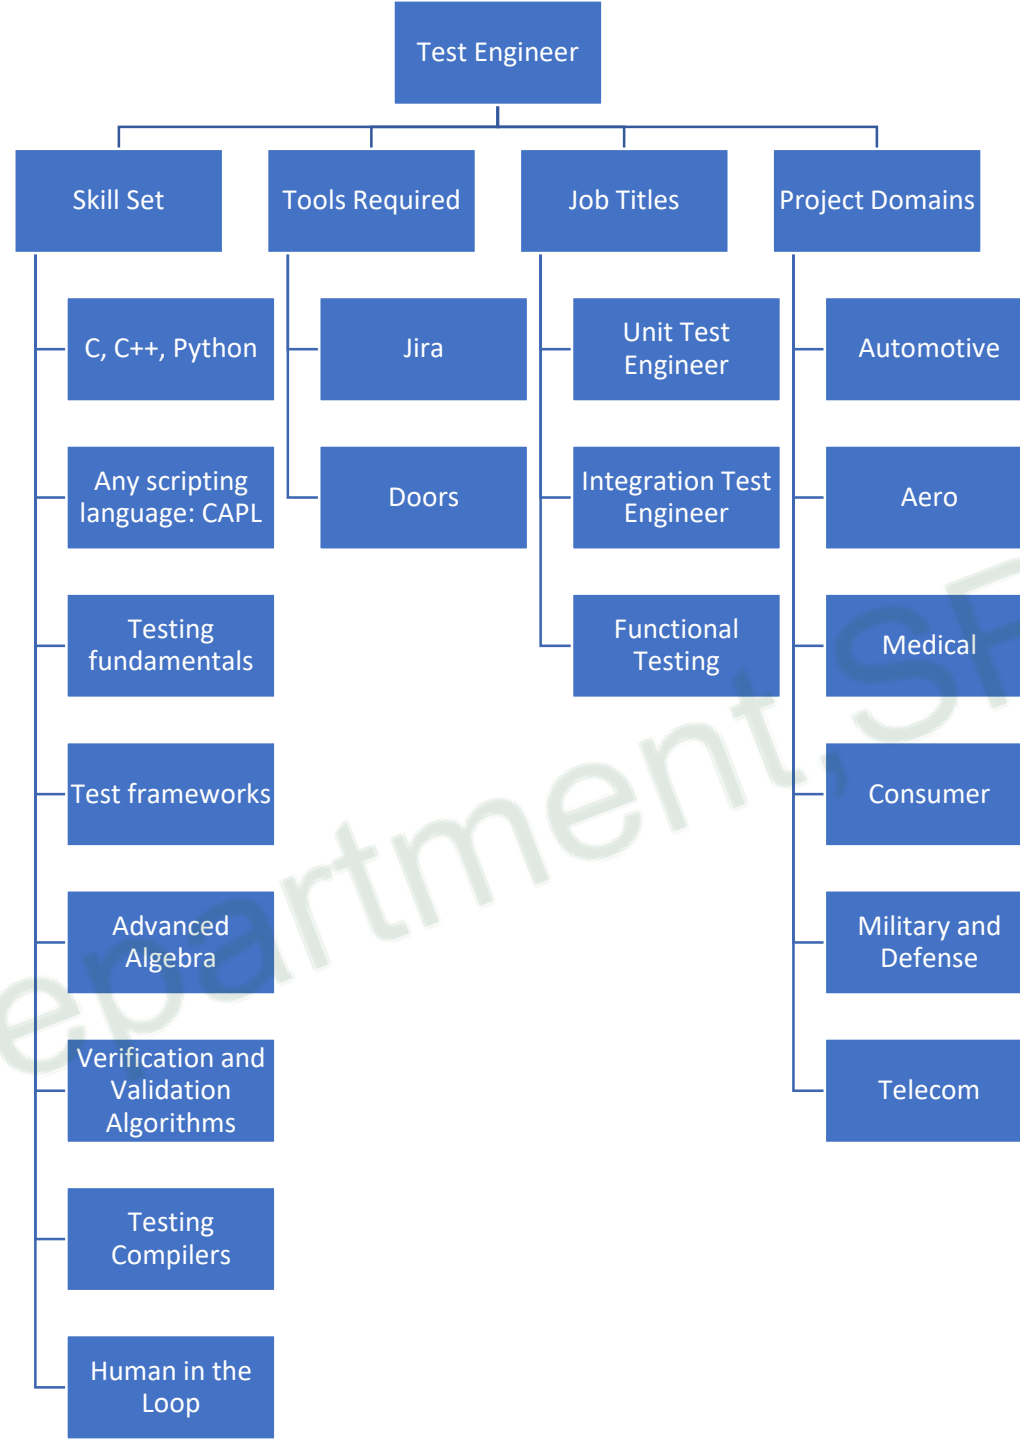

Who Requires Control Systems Engineer?

ECE Department SRMAP

Skill set required

ECE Department, SRMAP

Academic Preparations

ECE Department, SRM AP

Career Paths in Embedded

ECE Department SRMAP

ECE Department SRM AP

ECE Department, SRMAP

ECE Department SRM AP

ECE Department, SRMAP

ECE Department, SRMAP

Career Paths in Signal Processing and Computer vision (Industry)

Signal processing and
Computer vision
Opportunities

Guidance
navigation and
control

Mechatronics and
Automation

ECE Department SRM AP

Career Path: Signal Processing and Computer vision

Faculty in Department:

Dr. Karthikeyan

Dr. Uday Shankar

ECE Department SRMAP