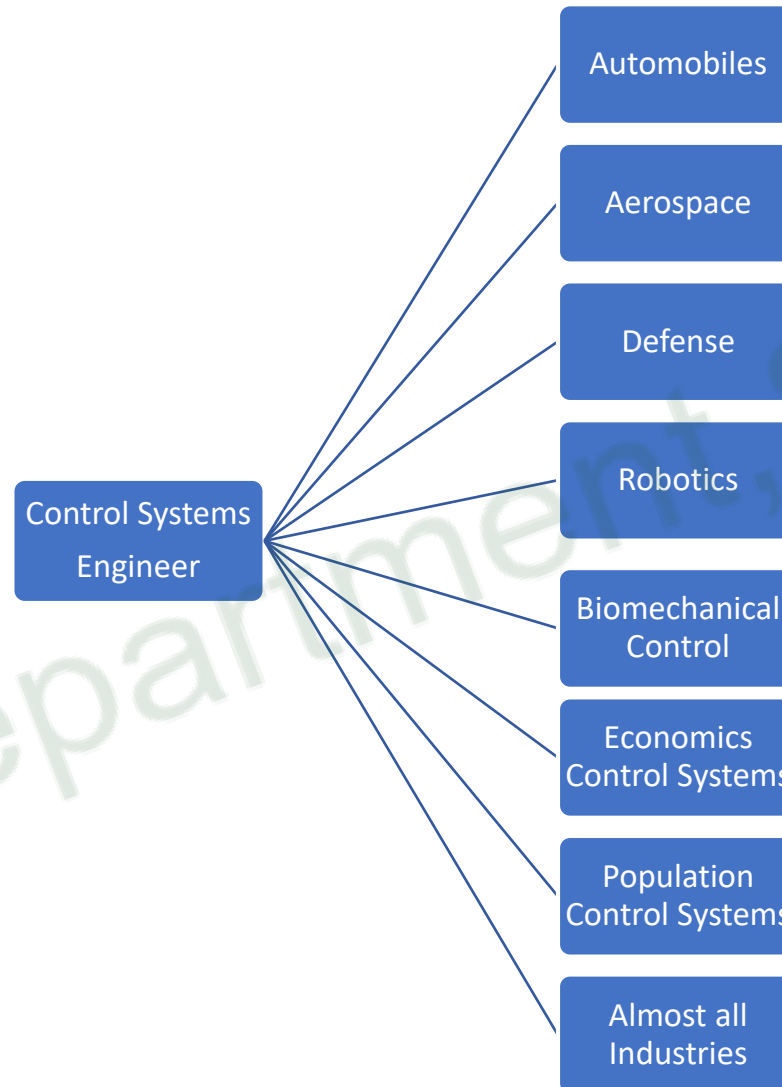

Career Options & Skillset Requirement for ECE Students

ECE Department, SRM AP

Career paths in Control Systems

Career Path: Control Systems

Faculty in Department:

Dr. Priya Ranjan

Dr. Anuj Deshpande

ECE Department, SRMAP

Who Requires Control Systems Engineer?

ECE Department SRMAP

Skill set required

ECE Department, SRMAP

Academic Preparations

ECE Department, SRM AP

Career Paths in Embedded

ECE Department SRMAP

ECE Department SRM AP

ECE Department, SRMAP

ECE Department SRM AP

ECE Department, SRMAP

ECE Department, SRMAP

Career Paths in Signal Processing and Computer vision (Industry)

Signal processing and
Computer vision
Opportunities

Guidance
navigation and
control

Mechatronics and
Automation

ECE Department SRM AP

Career Path: Signal Processing and Computer vision

Faculty in Department:

Dr. Karthikeyan

Dr. Uday Shankar

ECE Department SRMAP