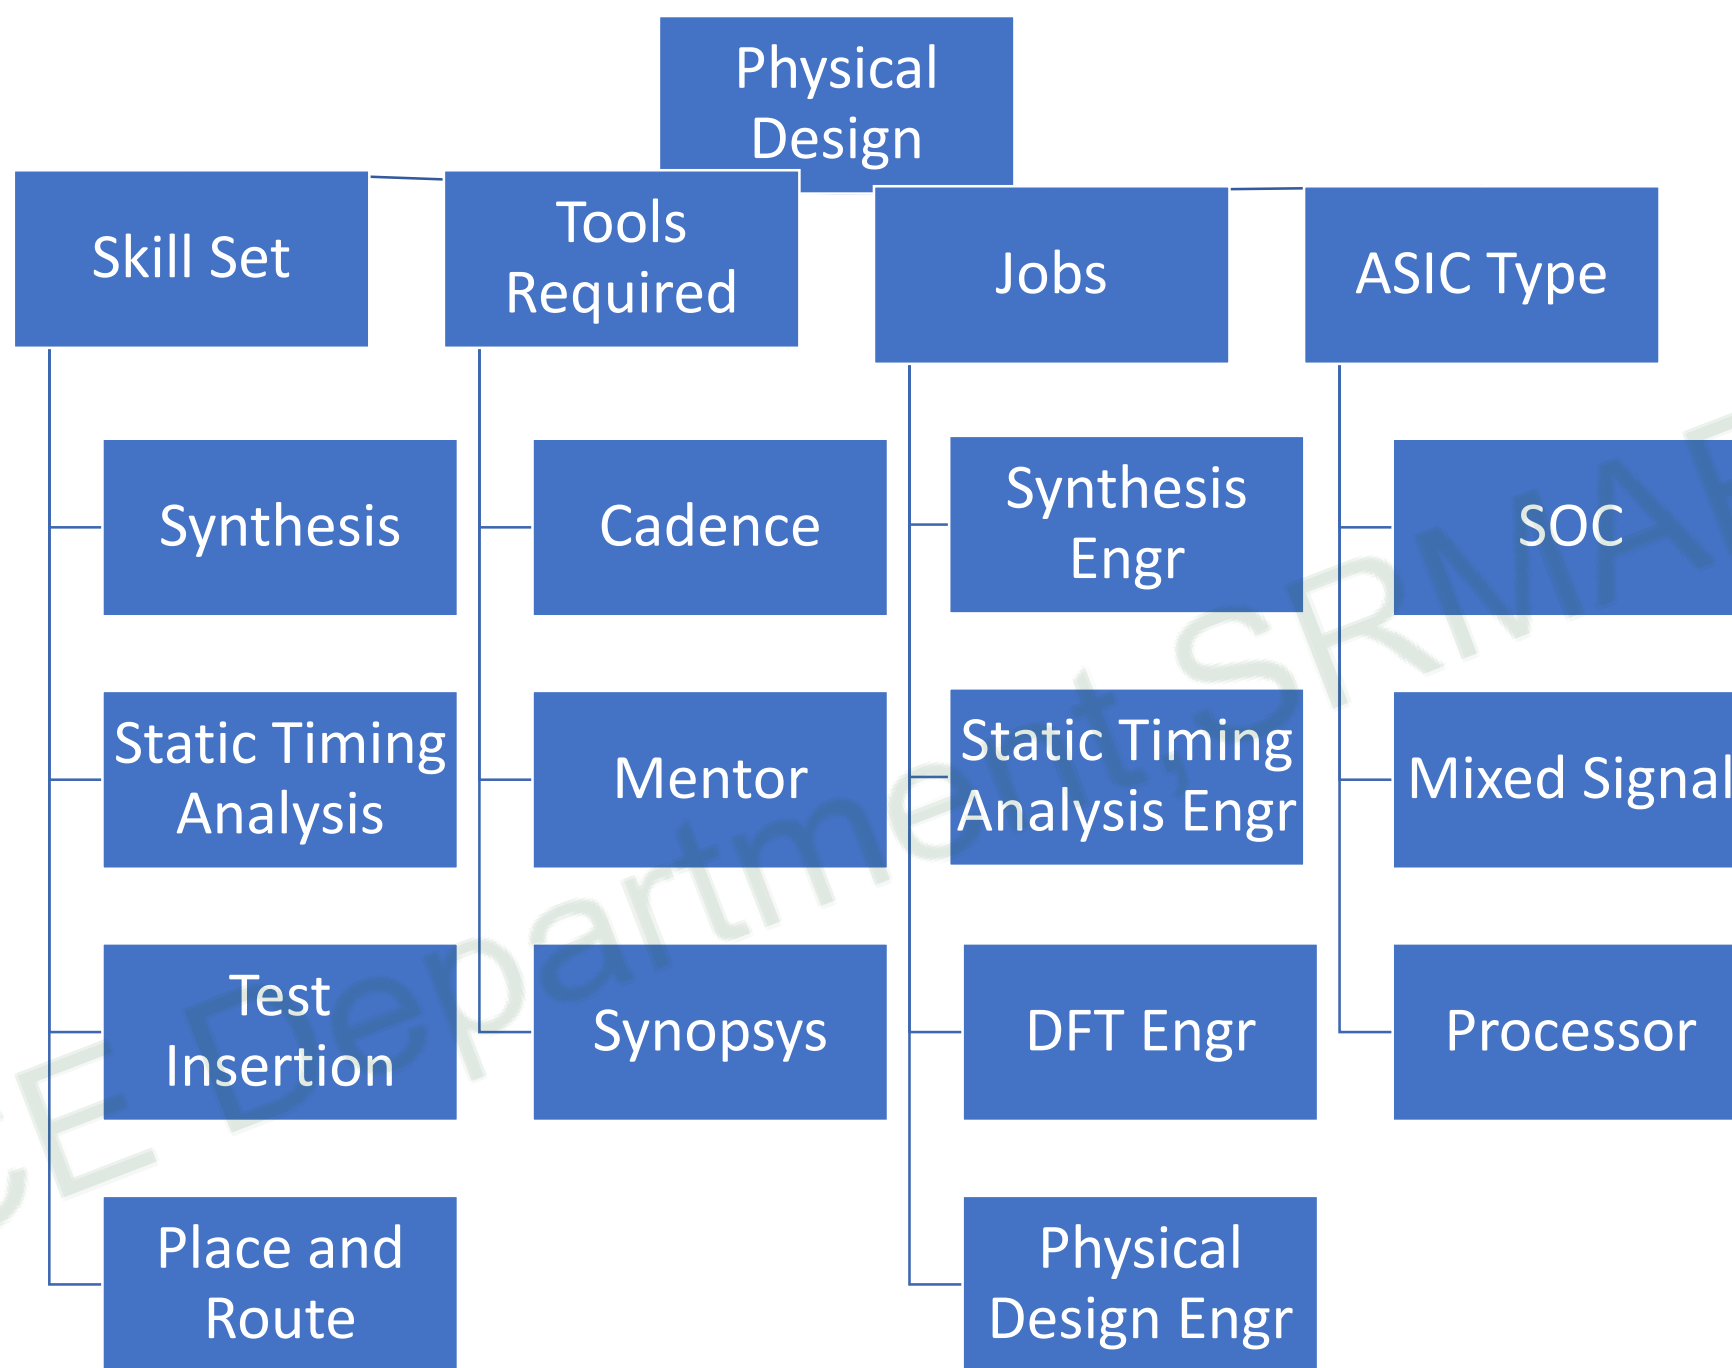

ECE Department SRM AP