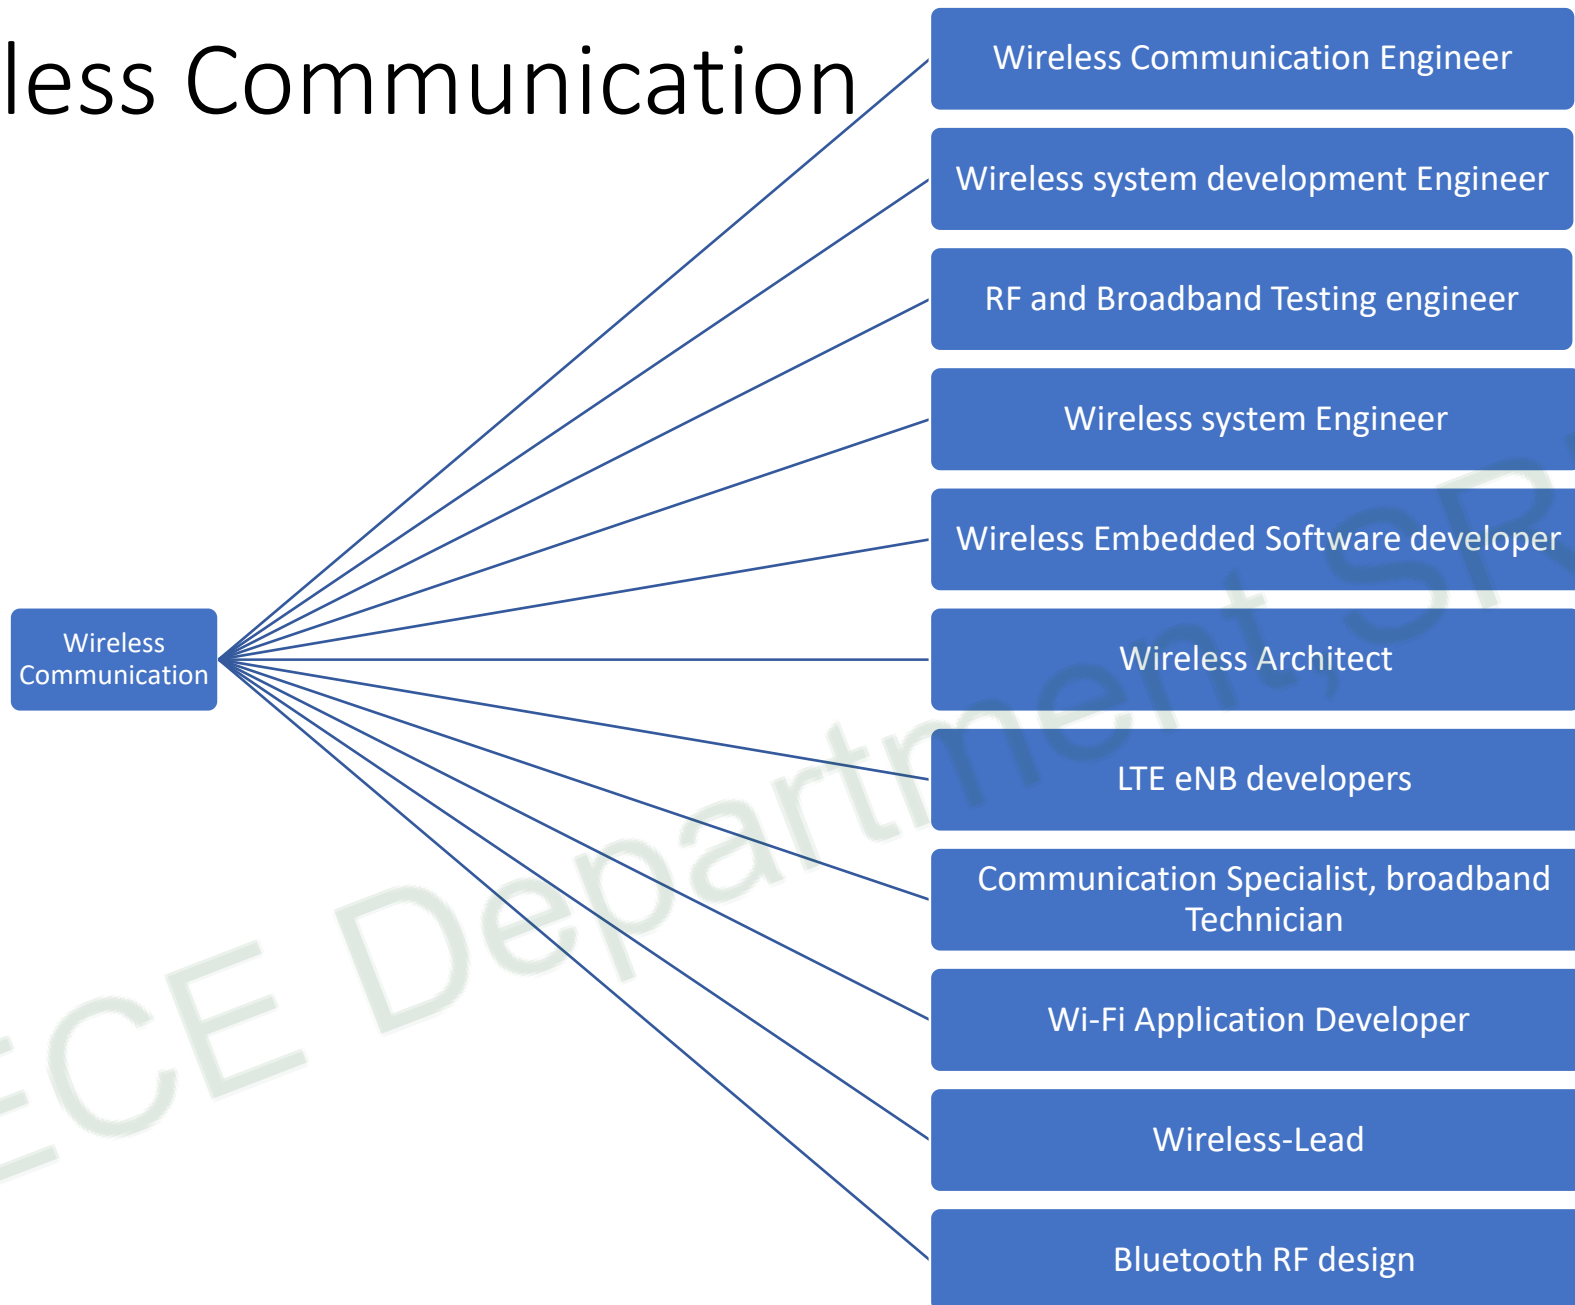

Career Paths in Wireless Communication

ECE Department SRMAP

Wireless Communication Engineer

Career Path: Test Engineer

Faculty in Department:
 Dr. Sunil Chinnadurai
 Dr. Anirban Ghosh
 Dr. Uday Shankar

ECE Department, SRMAP