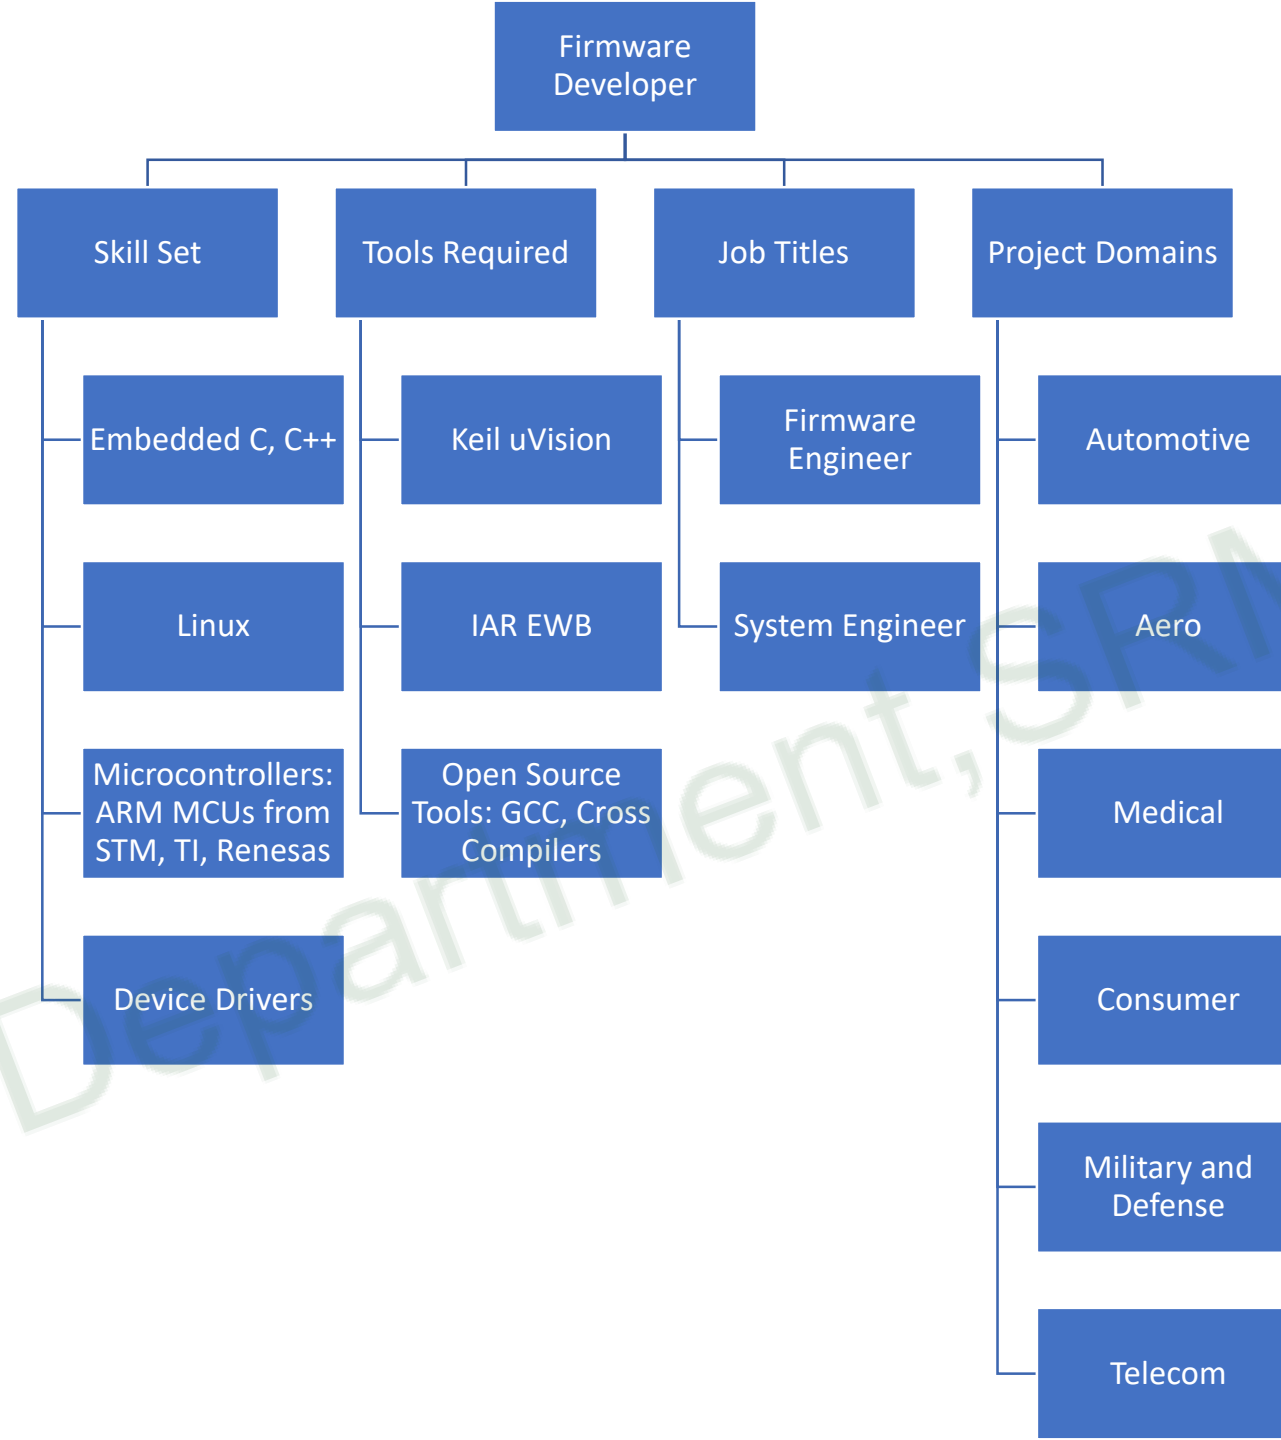

Who Requires Control Systems Engineer?

ECE Department SRMAP

Skill set required

ECE Department, SRMAP

Academic Preparations

ECE Department, SRM AP

Career Paths in Embedded

ECE Department SRMAP

ECE Department SRM AP

ECE Department, SRMAP

ECE Department SRM AP

ECE Department, SRMAP

ECE Department, SRMAP

Career Paths in Signal Processing and Computer vision (Industry)

Signal processing and
Computer vision
Opportunities

Signal
Processing

Image
Processing

Video analysis

Machine
learning

Speech
Processing

Array
Processing

Robotics

Biomedical
Signal
Processing

Guidance
navigation and
control

Mechatronics and
Automation

ECE Department SRM AP

Career Path: Signal Processing and Computer vision

Faculty in Department:

Dr. Karthikeyan

Dr. Uday Shankar

ECE Department SRMAP