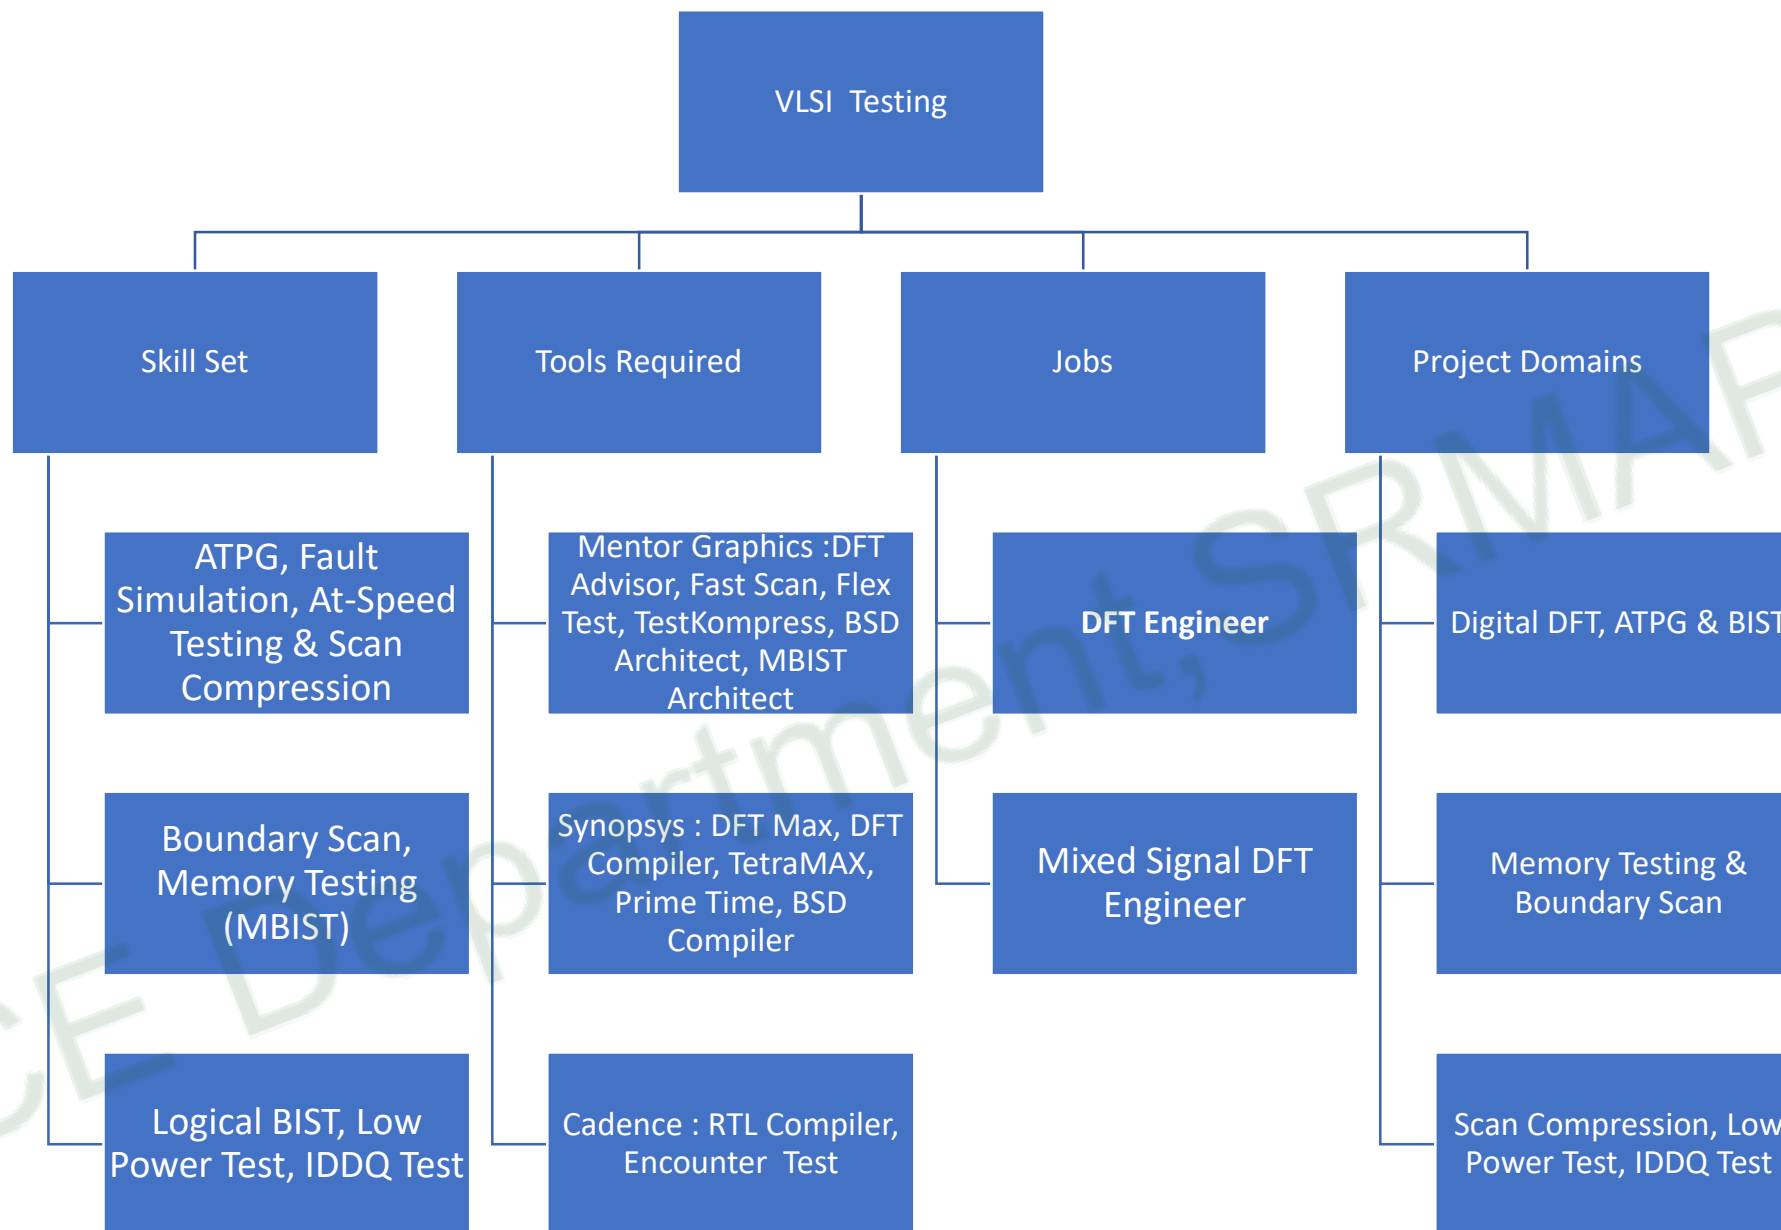

Career Paths in VLSI (Industry)

ECE Department, SRM MAP

Career Path: VLSI Logic Design

Faculty in Department:

Dr. Ramesh

Dr. Pradyut

Dr. Siva

Dr. Sujit

ECE Department SRMAP

Career Path: Validation
Faculty in Department: Dr.
Ramesh
Dr. Pradyut

ECE Department, SRM AP

ECE Department SRM AP

ECE Department, SRMAP

ECE Department, SRMAP

ECE Department SRM AP

ECE Department, SRM AP