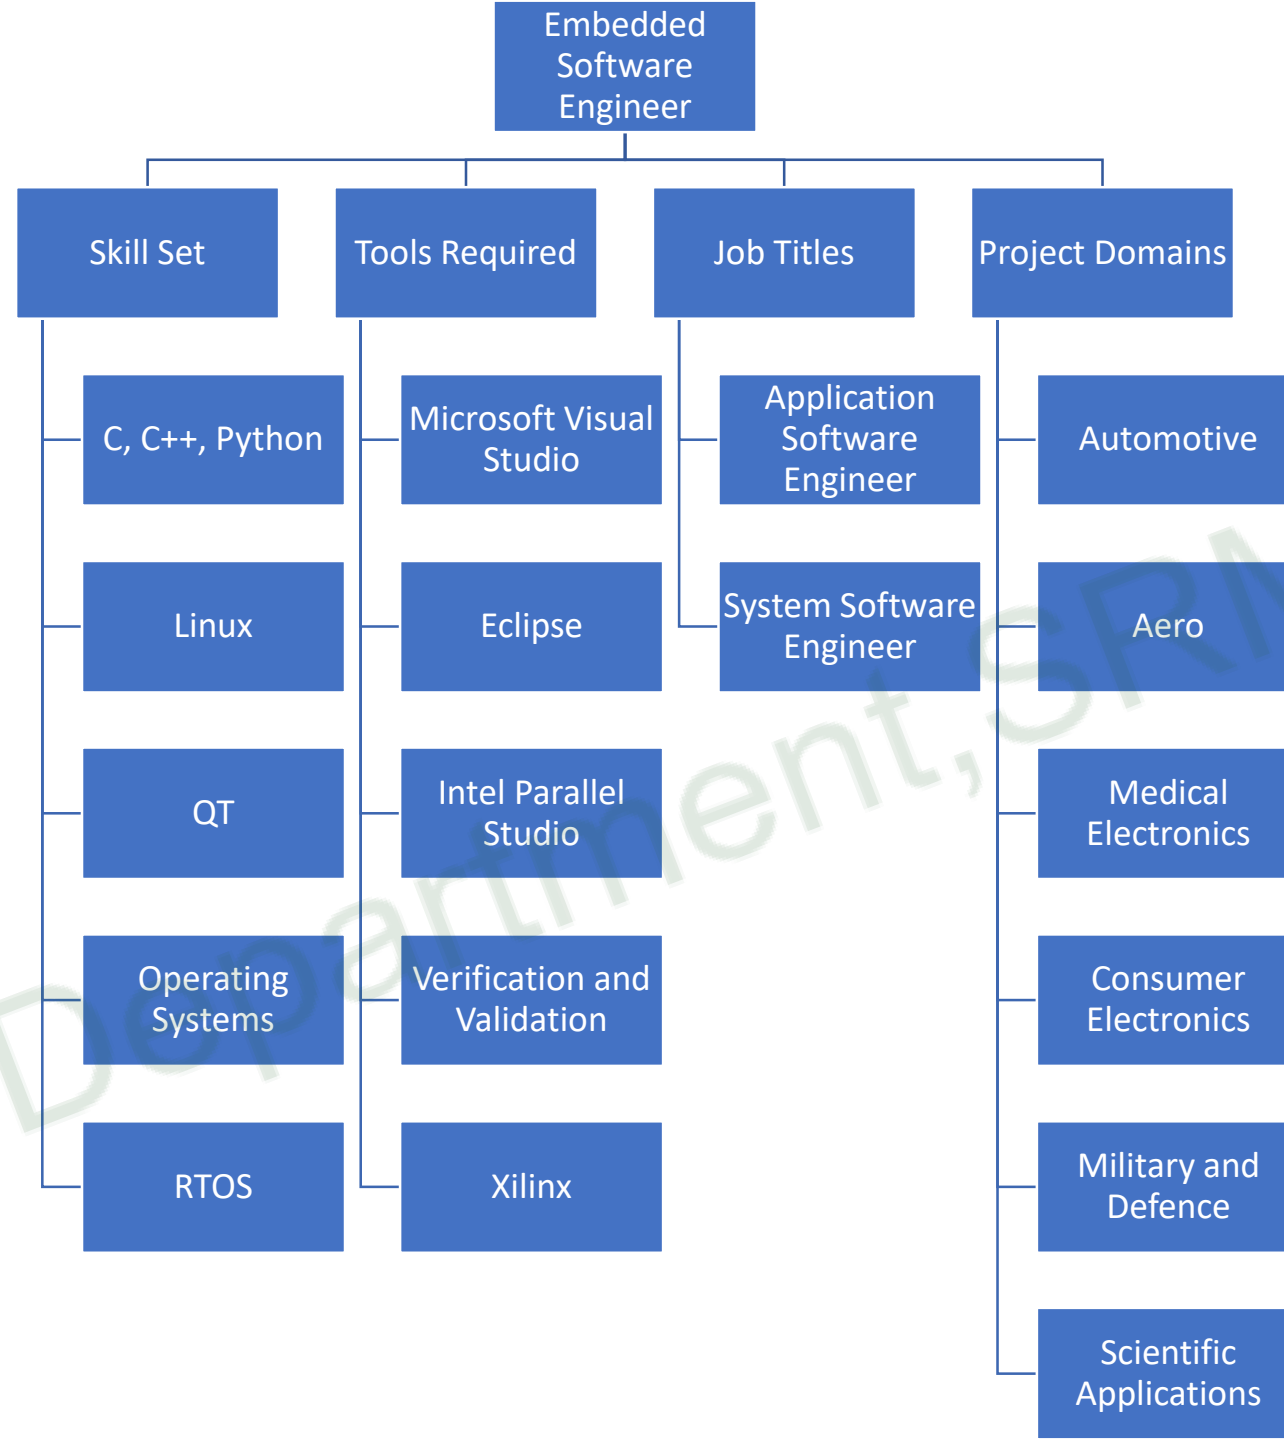

Career Options & Skillset Requirement for ECE Students

ECE Department, SRM AP

Career paths in Control Systems

Career Path: Control Systems

Faculty in Department:

Dr. Priya Ranjan

Dr. Anuj Deshpande

ECE Department, SRMAP

Who Requires Control Systems Engineer?

ECE Department SRMAP

Skill set required

ECE Department, SRMAP

Academic Preparations

ECE Department, SRM AP

Career Paths in Embedded

ECE Department SRMAP

ECE Department SRM AP

ECE Department, SRMAP

ECE Department SRM AP

ECE Department, SRMAP

ECE Department, SRMAP

Career Paths in Signal Processing and Computer vision (Industry)

Signal processing and
Computer vision
Opportunities

Guidance
navigation and
control

Mechatronics and
Automation

ECE Department SRM AP

Career Path: Signal Processing and Computer vision

Faculty in Department:

Dr. Karthikeyan

Dr. Uday Shankar

ECE Department SRMAP