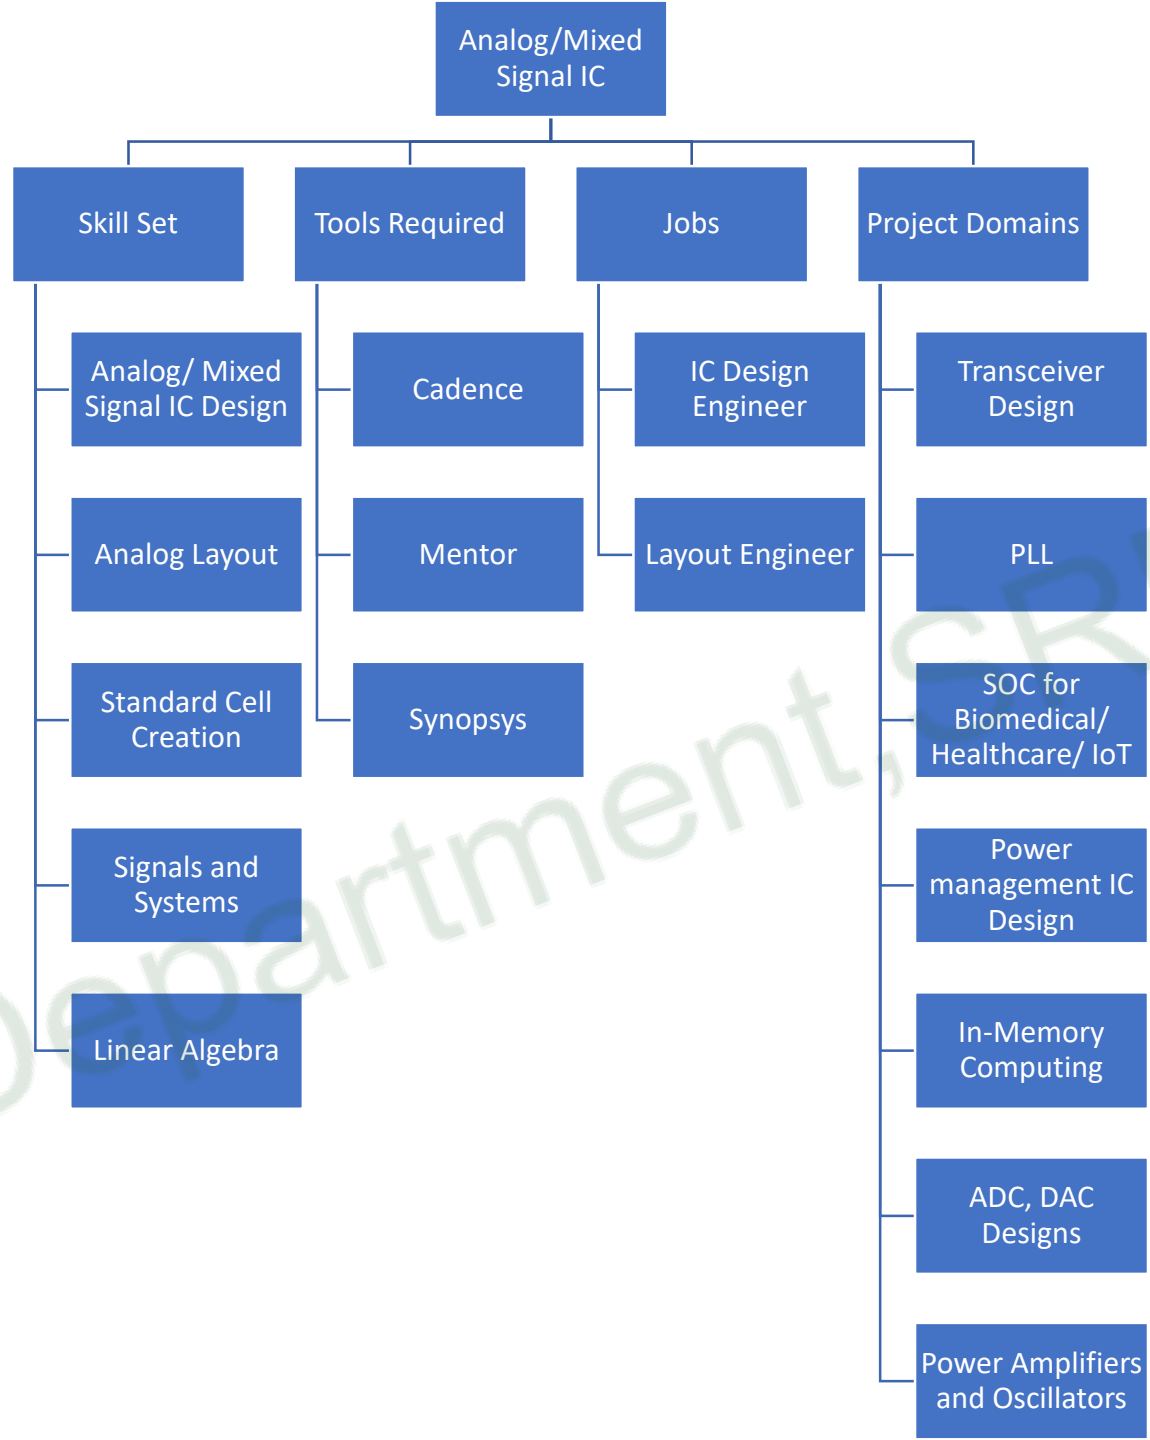

ECE Department SRMAP

Career Path: Validation
Faculty in Department: Dr.
Ramesh
Dr. Pradyut

ECE Department, SRM AP

ECE Department SRM AP

ECE Department, SRMAP

ECE Department, SRMAP

ECE Department SRM AP

ECE Department, SRM AP