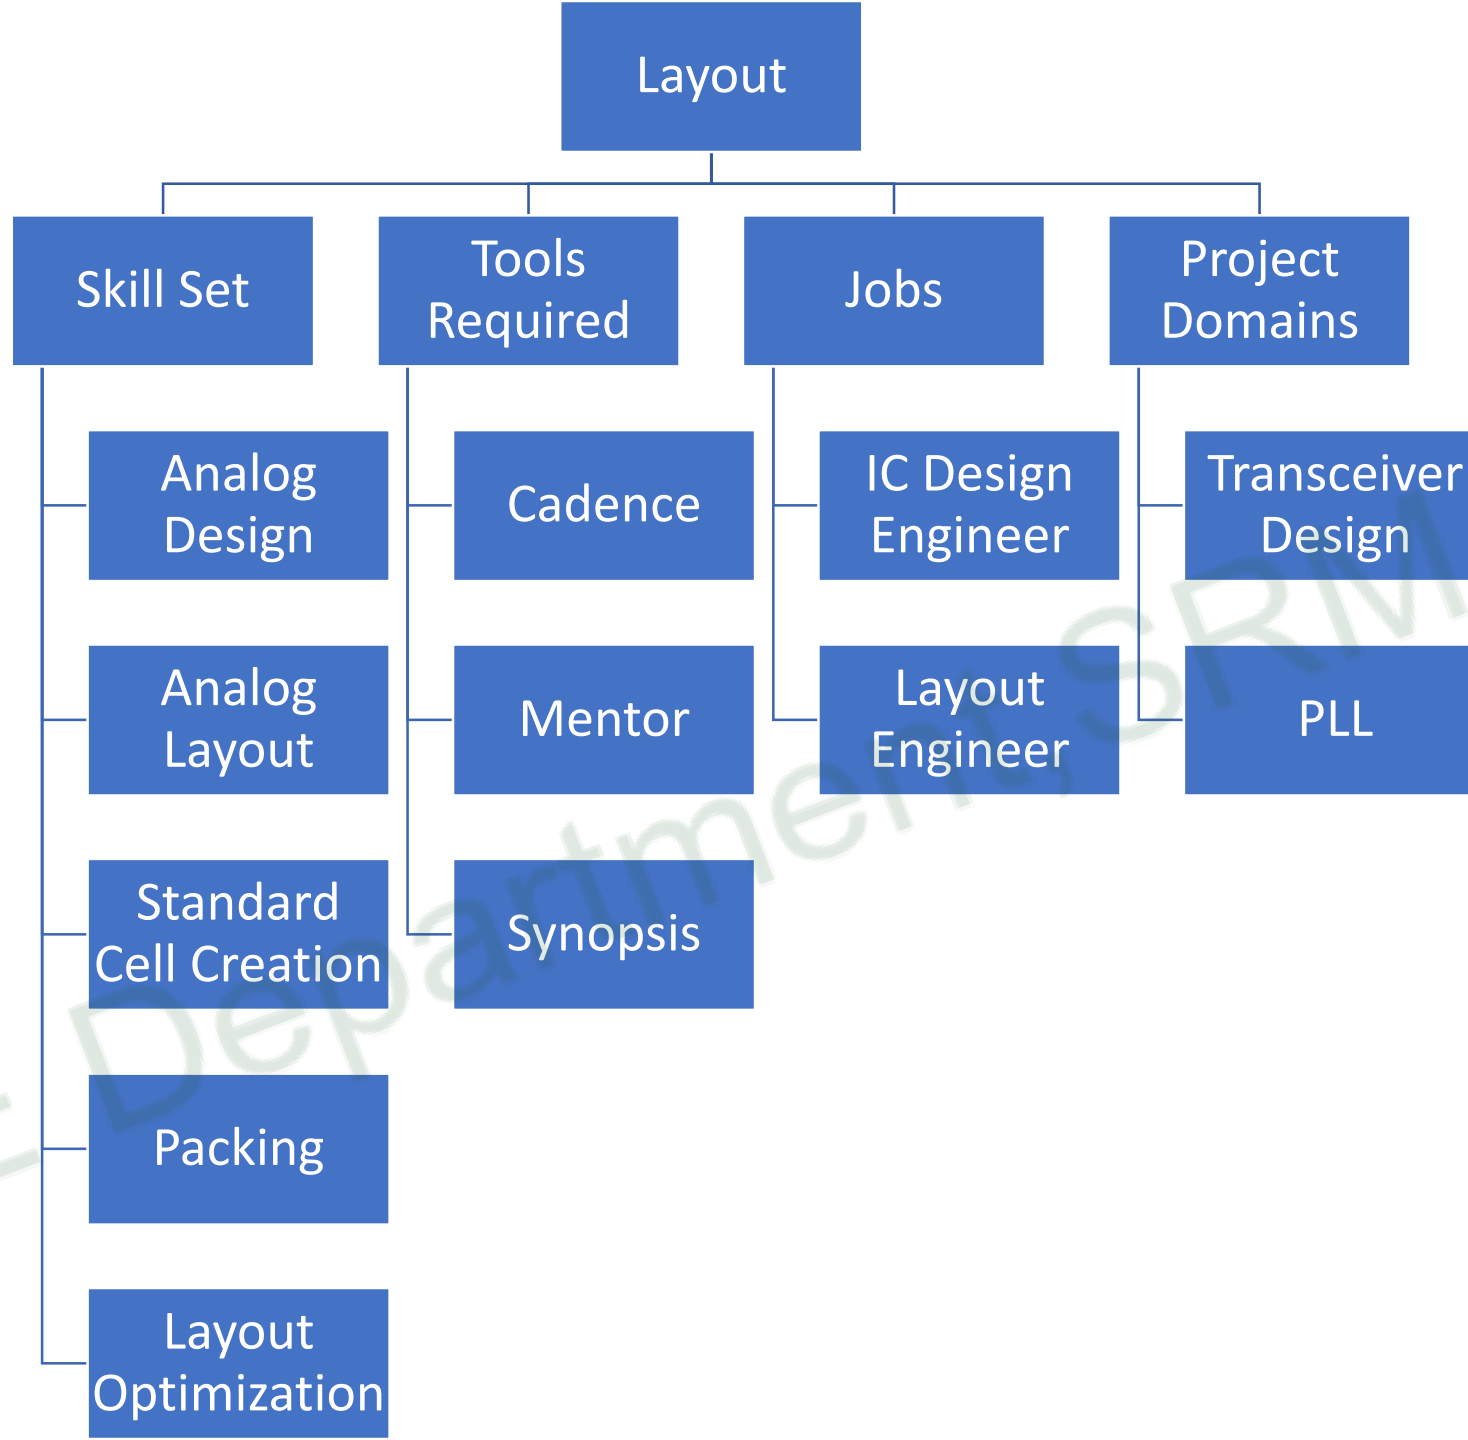

ECE Department SRM AP