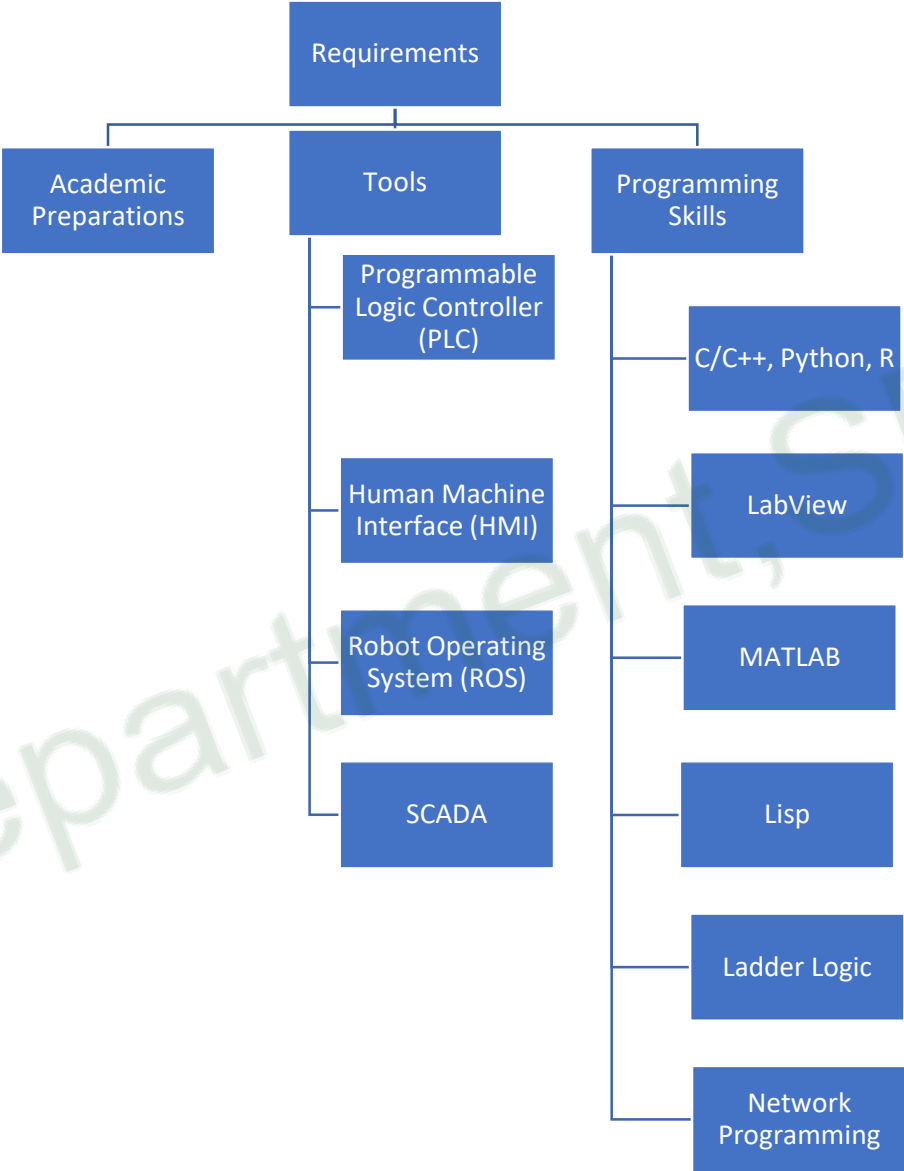

Career Options & Skillset Requirement for ECE Students

ECE Department, SRM AP

Career paths in Control Systems

Career Path: Control Systems

Faculty in Department:

Dr. Priya Ranjan

Dr. Anuj Deshpande

ECE Department, SRMAP

Who Requires Control Systems Engineer?

ECE Department SRMAP

Skill set required

ECE Department, SRMAP

Academic Preparations

ECE Department, SRM AP

Career Paths in Embedded

ECE Department SRMAP

ECE Department SRM AP

ECE Department, SRMAP

ECE Department SRM AP

ECE Department, SRMAP

ECE Department, SRMAP

Career Paths in Signal Processing and Computer vision (Industry)

Signal processing and
Computer vision
Opportunities

Guidance
navigation and
control

Mechatronics and
Automation

ECE Department SRM AP

Career Path: Signal Processing and Computer vision

Faculty in Department:

Dr. Karthikeyan

Dr. Uday Shankar

ECE Department SRMAP