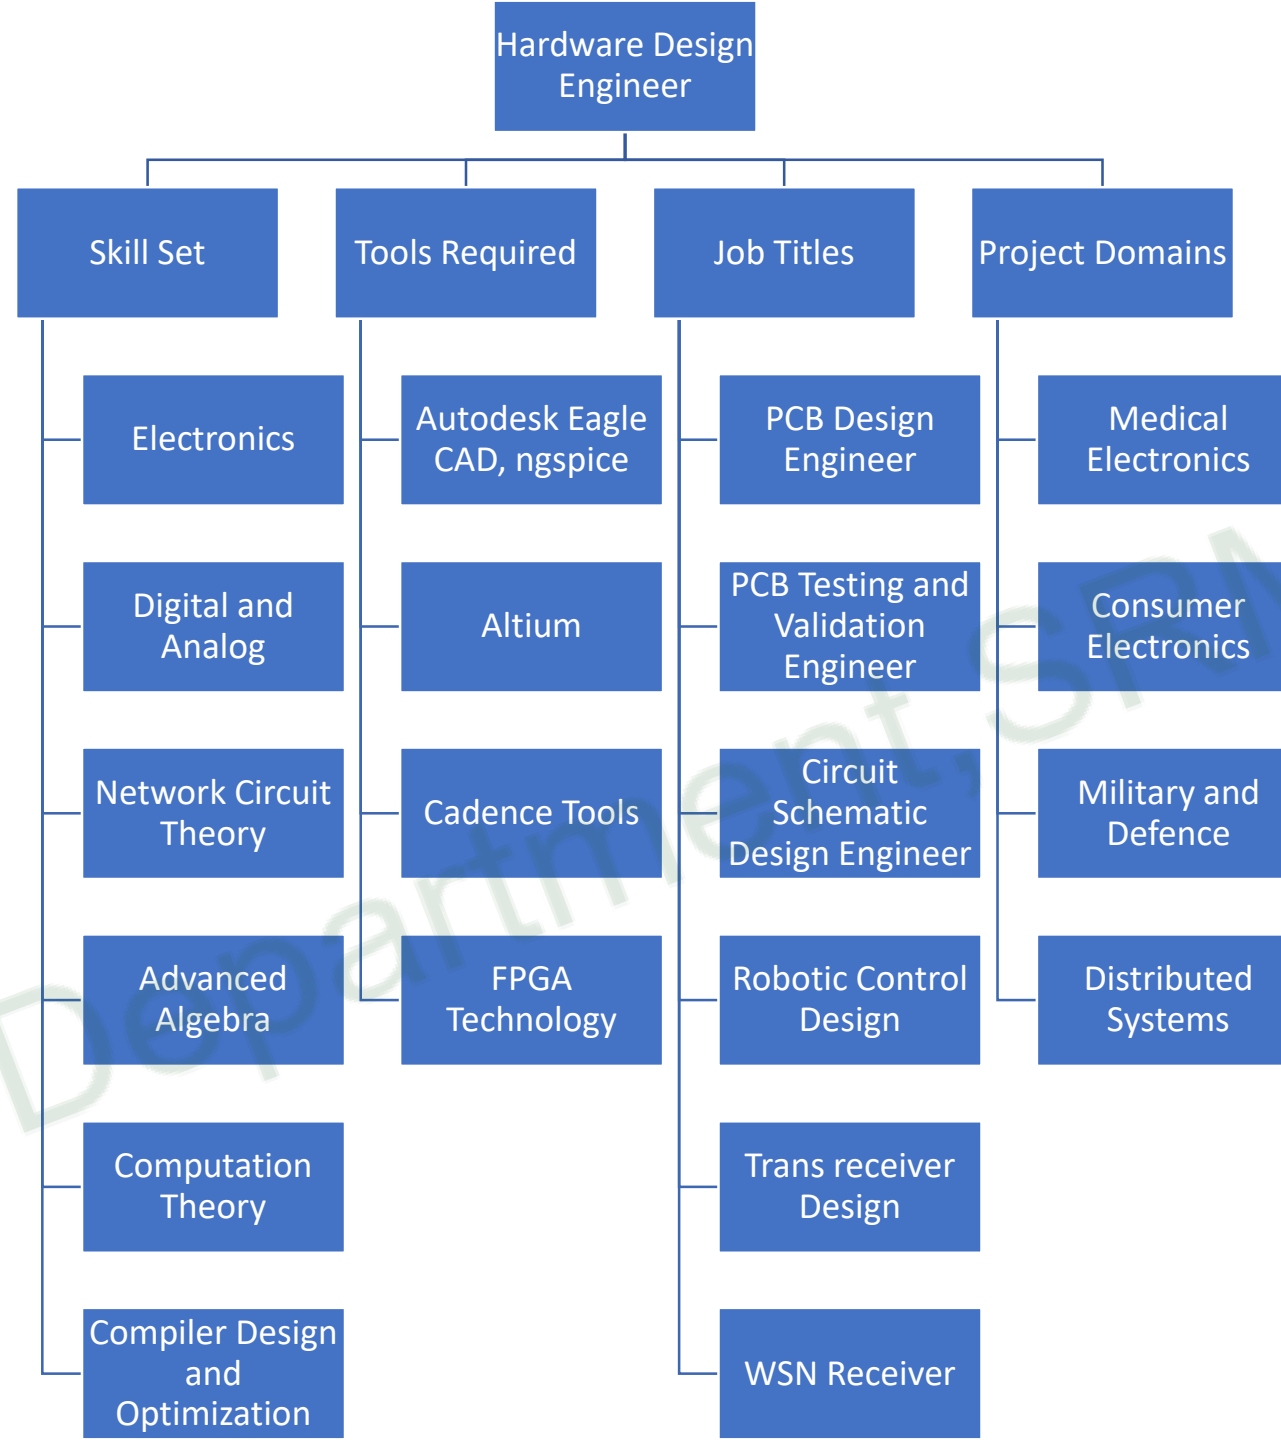

Who Requires Control Systems Engineer?

ECE Department SRMAP

Skill set required

ECE Department, SRMAP

Academic Preparations

ECE Department, SRM AP

Career Paths in Embedded

ECE Department SRMAP

ECE Department SRM AP

ECE Department, SRMAP

ECE Department SRM AP

ECE Department, SRMAP

ECE Department, SRMAP

Career Paths in Signal Processing and Computer vision (Industry)

Signal processing and
Computer vision
Opportunities

Signal
Processing

Image
Processing

Video analysis

Machine
learning

Speech
Processing

Array
Processing

Robotics

Biomedical
Signal
Processing

Guidance
navigation and
control

Mechatronics and
Automation

ECE Department SRM AP

Career Path: Signal Processing and Computer vision

Faculty in Department:

Dr. Karthikeyan

Dr. Uday Shankar

ECE Department SRMAP