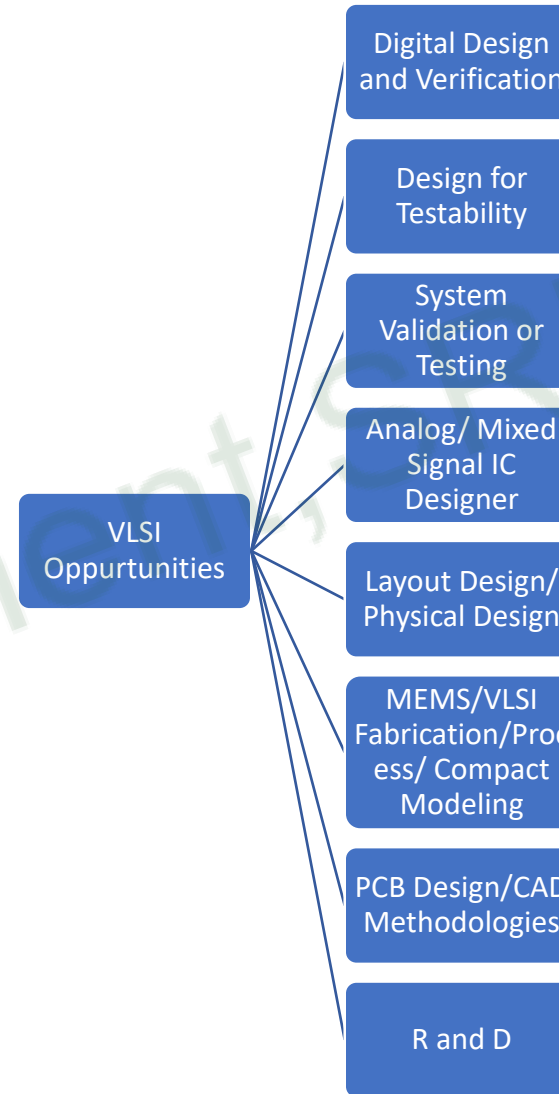

Career Paths in VLSI (Industry)

ECE Department, SRM MAP