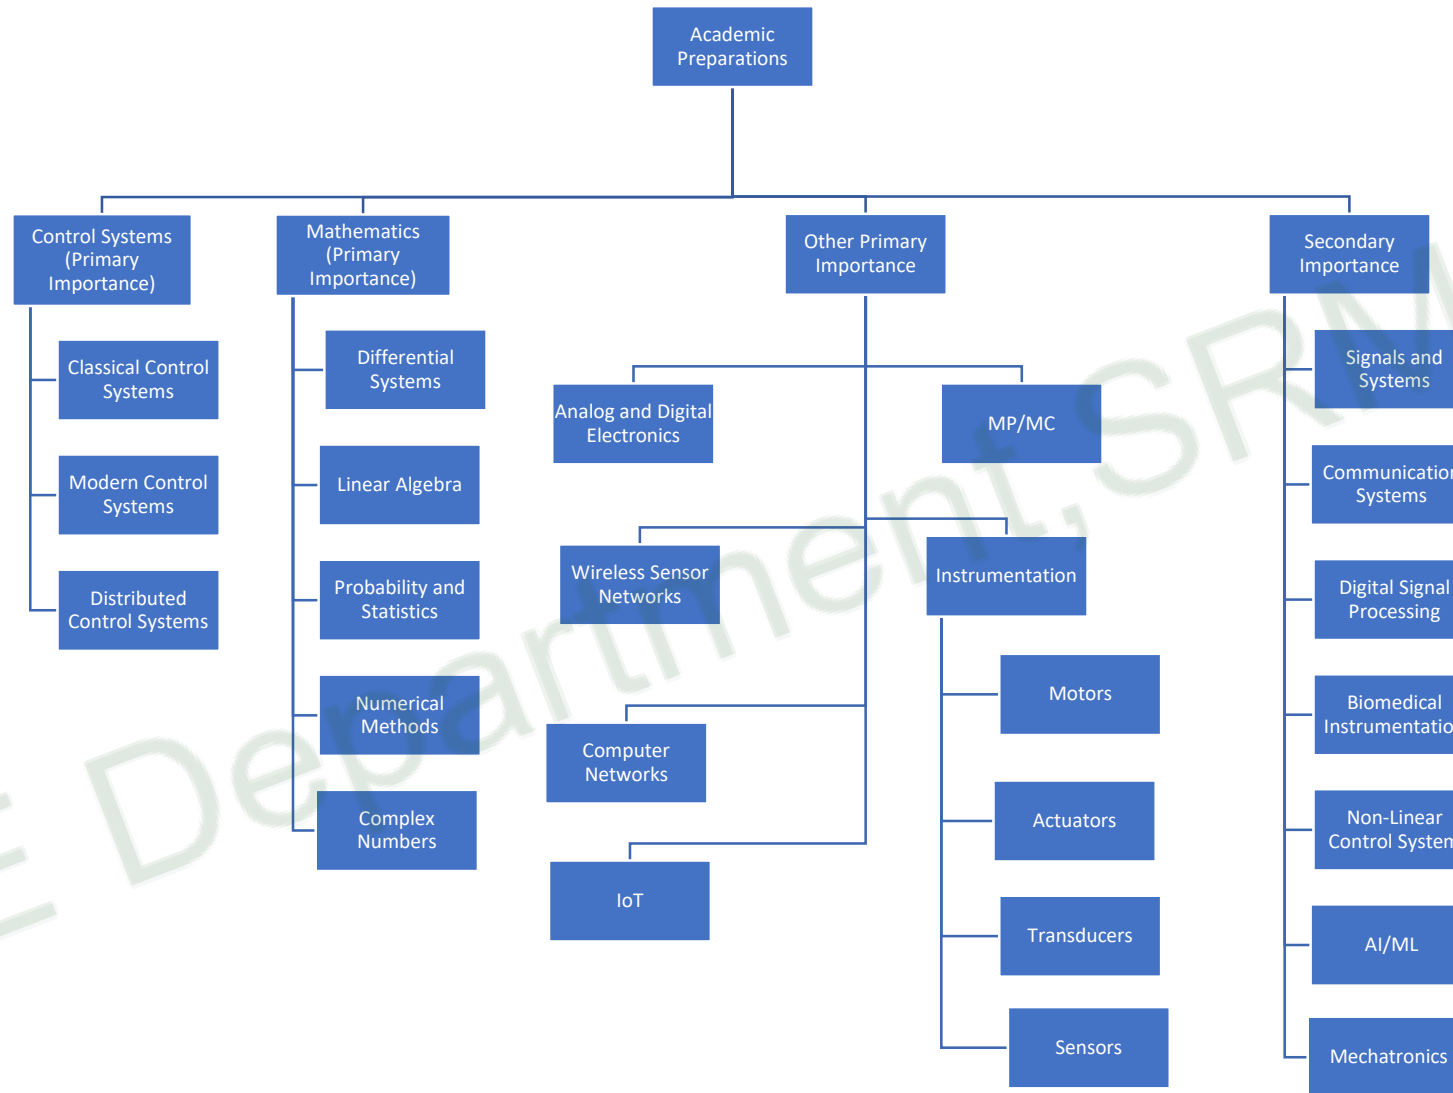

Who Requires Control Systems Engineer?

ECE Department SRMAP

Skill set required

ECE Department, SRMAP

Academic Preparations

ECE Department, SRM AP

Career Paths in Embedded

ECE Department SRMAP

ECE Department SRM AP

ECE Department, SRMAP

ECE Department SRM AP

ECE Department, SRMAP

ECE Department, SRMAP

Career Paths in Signal Processing and Computer vision (Industry)

Signal processing and
Computer vision
Opportunities

Signal
Processing

Image
Processing

Video analysis

Machine
learning

Speech
Processing

Array
Processing

Robotics

Biomedical
Signal
Processing

Guidance
navigation and
control

Mechatronics and
Automation

ECE Department SRM AP

Career Path: Signal Processing and Computer vision

Faculty in Department:

Dr. Karthikeyan

Dr. Uday Shankar

ECE Department SRMAP