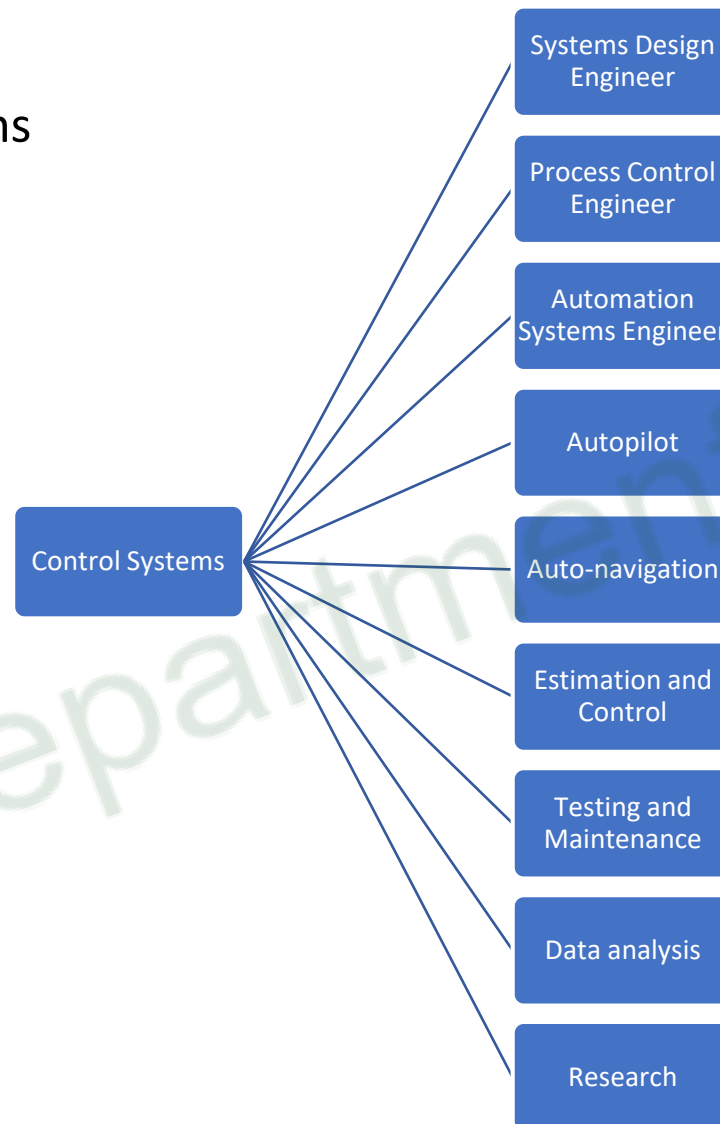

Career Options & Skillset Requirement for ECE Students

ECE Department, SRM AP

Career paths in Control Systems

Career Path: Control Systems

Faculty in Department:

Dr. Priya Ranjan

Dr. Anuj Deshpande

ECE Department, SRMAP

Who Requires Control Systems Engineer?

ECE Department SRMAP

Skill set required

ECE Department, SRMAP

Academic Preparations

ECE Department, SRM AP

Career Paths in Embedded

ECE Department SRMAP

ECE Department SRM AP

ECE Department, SRMAP

ECE Department SRM AP

ECE Department, SRMAP

ECE Department, SRMAP

Career Paths in Signal Processing and Computer vision (Industry)

Signal processing and
Computer vision
Opportunities

Guidance
navigation and
control

Mechatronics and
Automation

ECE Department SRM AP

Career Path: Signal Processing and Computer vision

Faculty in Department:

Dr. Karthikeyan

Dr. Uday Shankar

ECE Department SRMAP