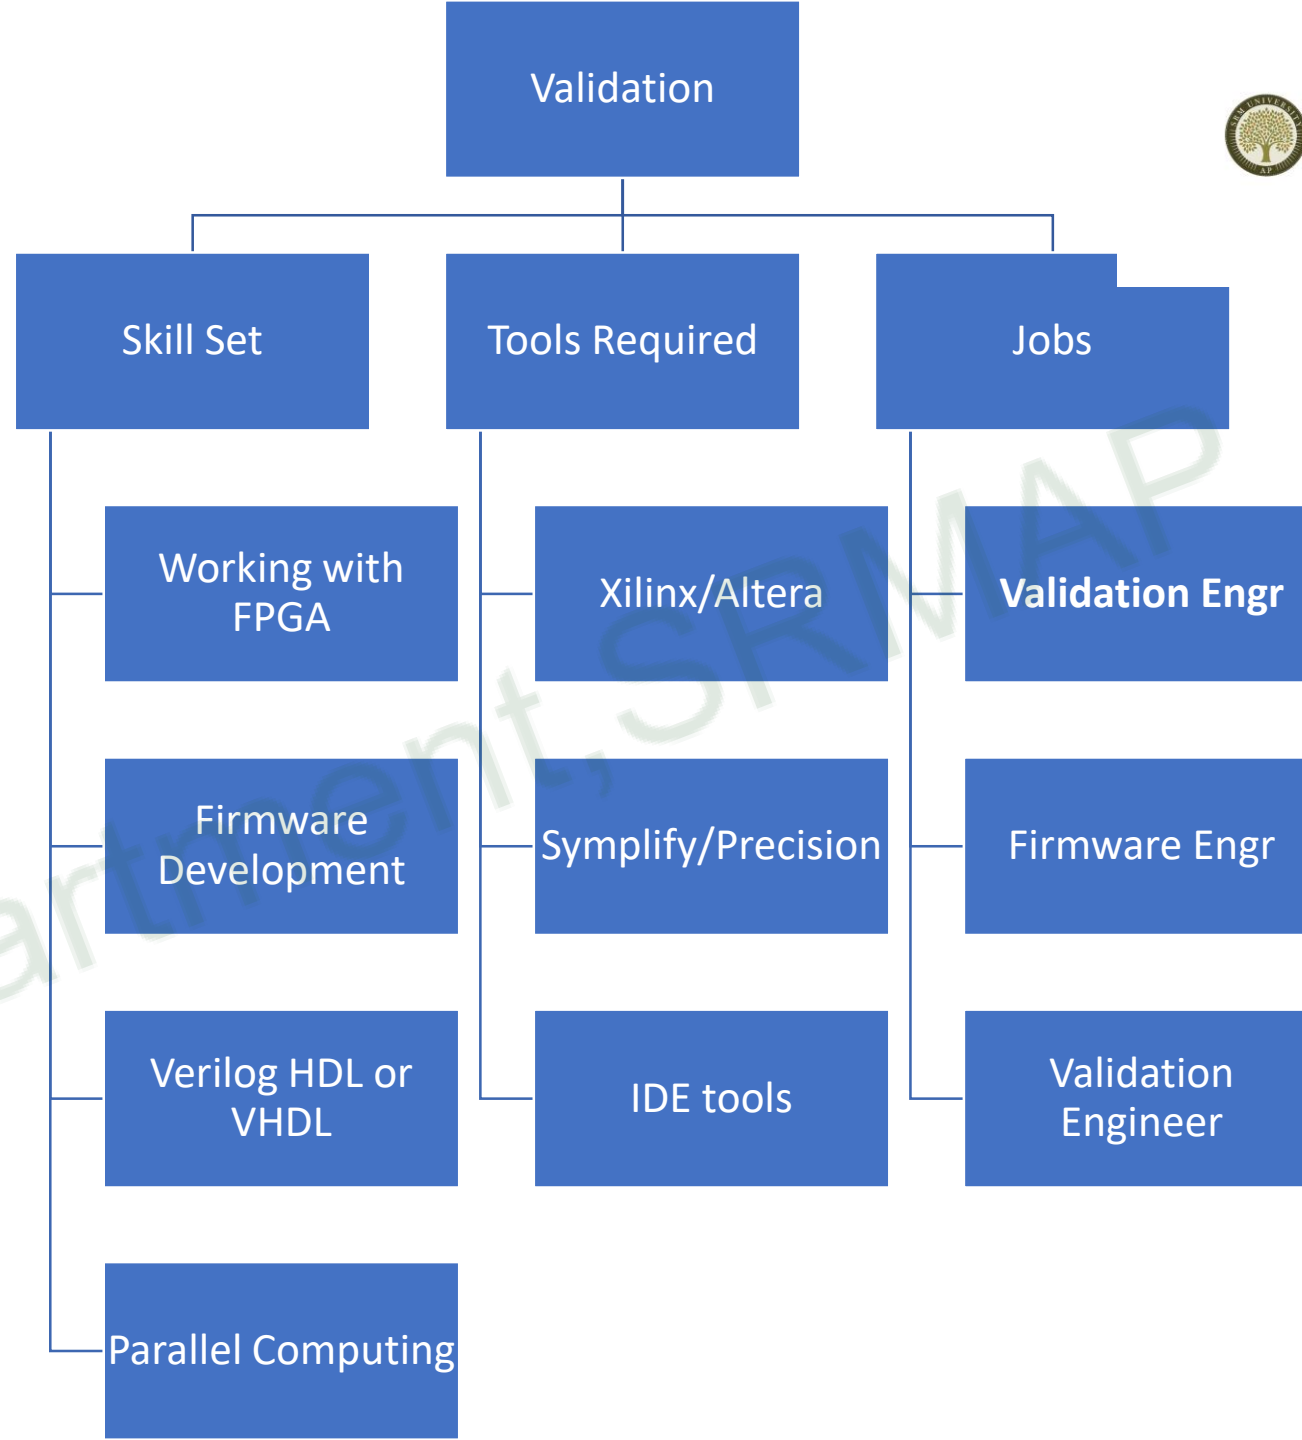

Career Path: Validation
Faculty in Department: Dr.
Ramesh
Dr. Pradyut

ECE Department, SRM AP