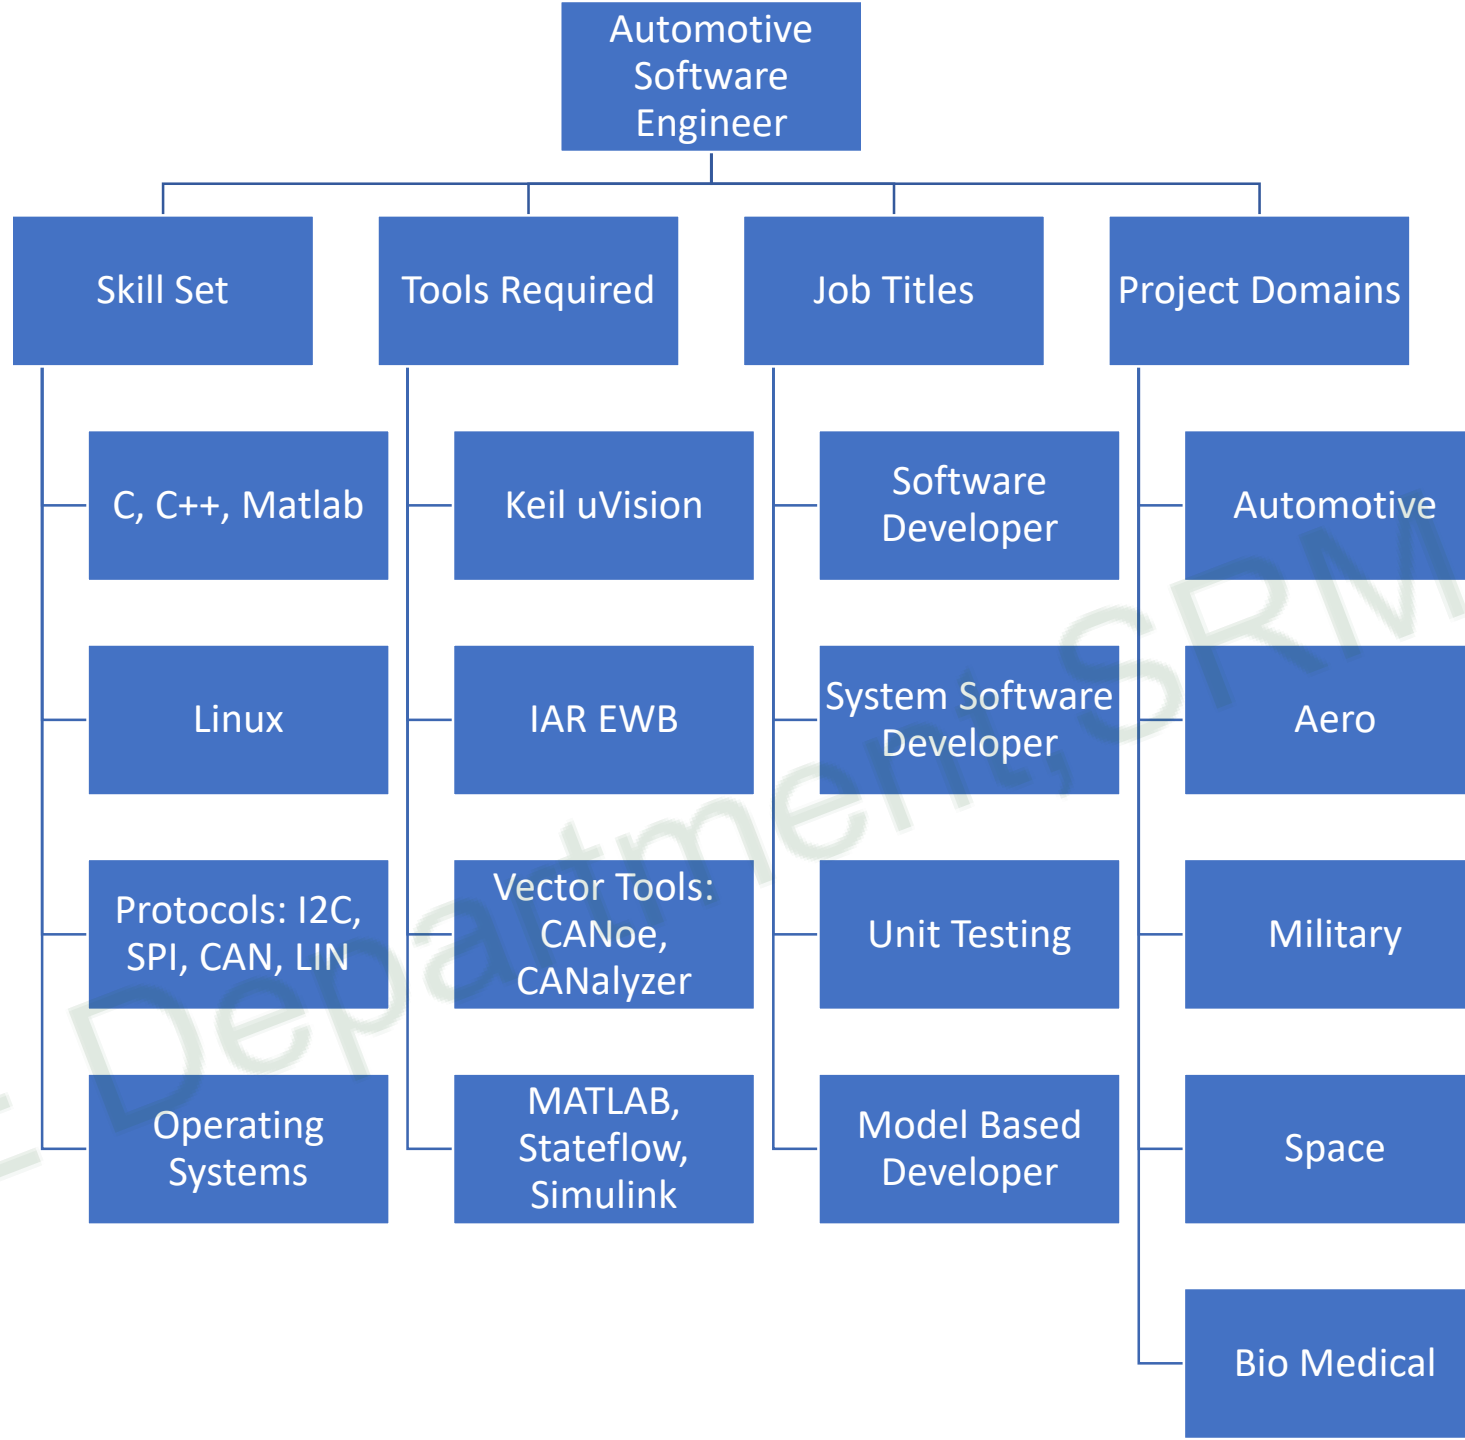

Career Options & Skillset Requirement for ECE Students

ECE Department, SRM AP

Career paths in Control Systems

Career Path: Control Systems

Faculty in Department:

Dr. Priya Ranjan

Dr. Anuj Deshpande

ECE Department, SRMAP

Who Requires Control Systems Engineer?

ECE Department SRMAP

Skill set required

ECE Department, SRMAP

Academic Preparations

ECE Department, SRM AP

Career Paths in Embedded

ECE Department SRMAP

ECE Department SRM AP

ECE Department, SRMAP

ECE Department SRM AP

ECE Department, SRMAP

ECE Department, SRMAP

Career Paths in Signal Processing and Computer vision (Industry)

Signal processing and
Computer vision
Opportunities

Signal
Processing

Image
Processing

Video analysis

Machine
learning

Speech
Processing

Array
Processing

Robotics

Biomedical
Signal
Processing