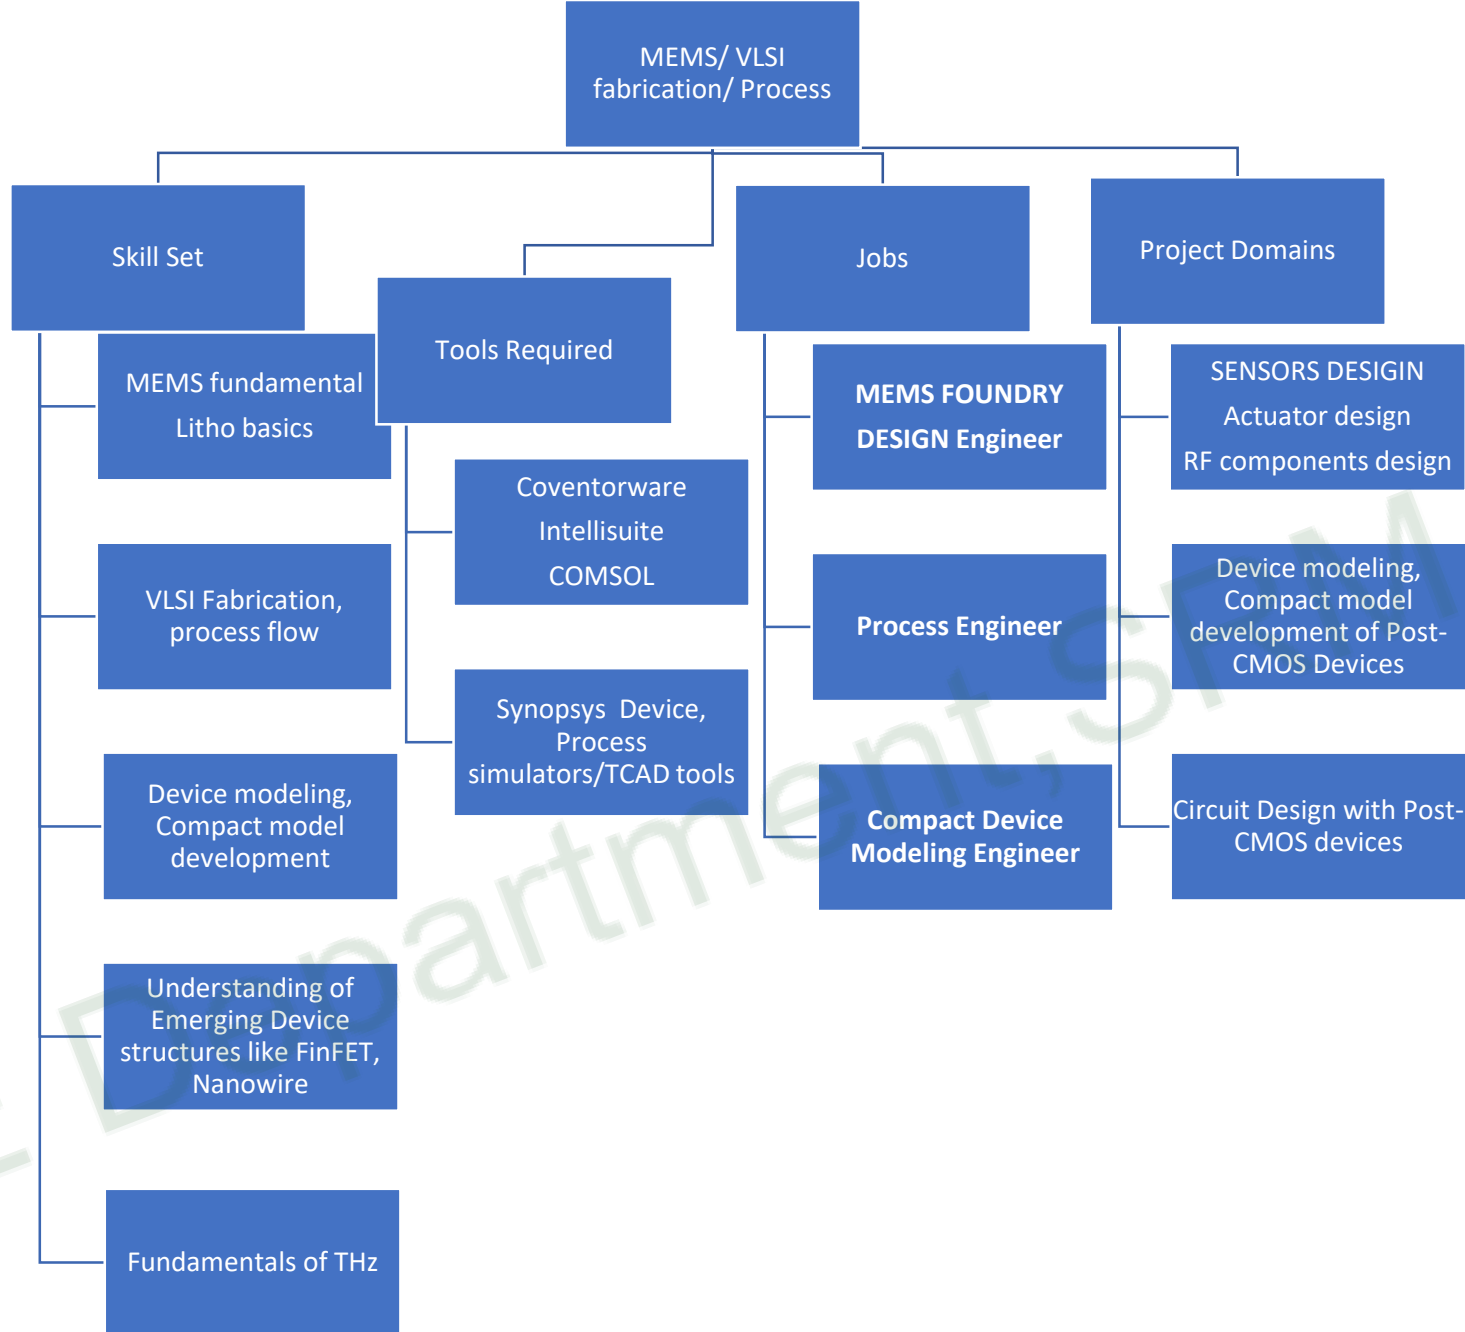

ECE Department SRMAP

Career Path: Validation
Faculty in Department: Dr.
Ramesh
Dr. Pradyut

ECE Department, SRM AP

ECE Department SRM AP

ECE Department, SRMAP

ECE Department, SRMAP

ECE Department SRM AP

ECE Department, SRM AP